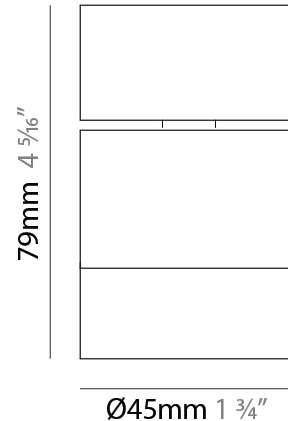

COMPACTO SURFACE

A7200021- -

base number   Color   Finish
Temperature   Options

1. To build a product code in our configurator select the specify button on the base model # product page
2. To build a manual product code on this datasheet choose from the options listed below in blue font and add the suffix to the base model #

GENERAL

Series: Compacto
Partner: Letroh
Division: Architectural
Installation: Surface
Product Type: Ceiling Surface
Mounting Location: Ceiling
Light Distribution: Downlight

PHYSICAL

Aperture Sizes - Downlights: 1"
Shape: Cylinder
Diameter (mm): 45
Diameter (in): 1 3/4
Height (mm): 79
Height (in): 3 1/8
Weight (kg): 0.15
[Fixture Finish: WHI / BLK](#)
Fixture Material: Aluminum

ELECTRICAL

Lamp Type: LED (Zhaga Standard)
Input Wattage (W): 9
Dimming: Tri-Mode (Non-Dimming and Phase Dimming (120Vac only) and 0-10V Dimming)
Driver Included: No
Driver Location: Remote
Driver Type: Constant Current - Universal
Driver Class: Class 2
Input Voltage (V): 120 - 277
Constant Current (MA): 250

LED

[Color Temperature (°K): 2700 / 3000](#)
Max. Delivered Lumen (lm): 728 / 770
CRI: >97 CRI
Lamp Life (hrs): 50000

OPTICAL

Optic°: 20 / 40 / 60
Adjustability: Tilting and rotating

RATINGS AND CERTIFICATIONS

Certified By: Certified for North American Standards
IP rating: IP20

PROJECT
TYPE
SPECIFIER
QUANTITY
DATE