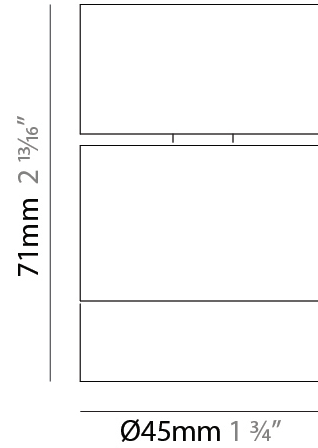

COMPACTO SURFACE

A7200023- -

base number   Color   Finish
Temperature   Options

1. To build a product code in our configurator select the specify button on the base model # product page
2. To build a manual product code on this datasheet choose from the options listed below in blue font and add the suffix to the base model #

GENERAL

Series: Compacto
Partner: Letroh
Division: Architectural
Installation: Surface
Product Type: Ceiling Surface
Mounting Location: Ceiling
Light Distribution: Direct

PHYSICAL

Aperture Sizes - Downlights: 1"
Shape: Cylinder
Diameter (mm): 45
Diameter (in): 1 3/4
Height (mm): 71
Height (in): 2 13/16
Weight (kg): 0.15
Diffuser: PMMA - Opal
Fixture Finish: WHI / BLK
Fixture Material: Aluminum

ELECTRICAL

Lamp Type: LED (Zhaga Standard)
Input Wattage (W): 9
Dimming: Tri-Mode (Non-Dimming and Phase Dimming (120Vac only) and 0-10V Dimming)
Driver Included: No
Driver Location: Remote
Driver Type: Constant Current - Universal
Driver Class: Class 2
Input Voltage (V): 120 - 277
Constant Current (MA): 250

LED

Color Temperature (°K): 2700 / 3000
Max. Delivered Lumen (lm): 708 / 750
CRI: >97 CRI
Lamp Life (hrs): 50000

OPTICAL

RATINGS AND CERTIFICATIONS

Certified By: Certified for North American Standards
IP rating: IP20

PROJECT
TYPE
SPECIFIER
QUANTITY
DATE