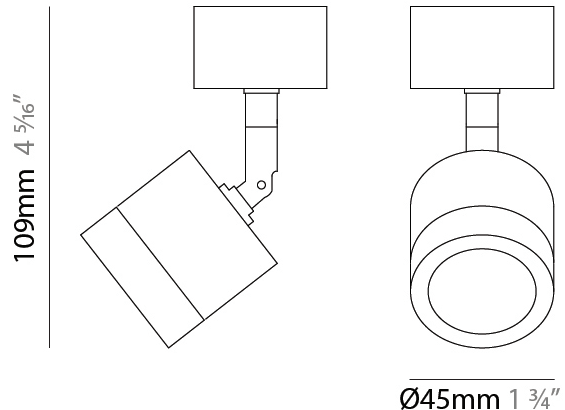

COMPACTO SURFACE

A7200019- -

base number   Color   Finish
Temperature   Options

PROJECT
TYPE
SPECIFIER
QUANTITY
DATE

1. To build a product code in our configurator select the specify button on the base model # product page
2. To build a manual product code on this datasheet choose from the options listed below in blue font and add the suffix to the base model #

GENERAL

Series: Compacto
Partner: Letroh
Division: Architectural
Installation: Surface
Product Type: Spots
Mounting Location: Ceiling
Light Distribution: Adjustable / Downlight

PHYSICAL

Aperture Sizes - Downlights: 1"
Shape: Cylinder
Diameter (mm): 45
Diameter (in): 1 3/4
Height (mm): 109
Height (in): 4 5/16
Weight (kg): 0.14
Fixture Finish: WHI / BLK
Fixture Material: Aluminum

ELECTRICAL

Lamp Type: LED (Zhaga Standard)
Input Wattage (W): 9
Dimming: Tri-Mode (Non-Dimming and Phase Dimming (120Vac only) and 0-10V Dimming)
Driver Included: No
Driver Location: Remote
Driver Type: Constant Current - Universal
Driver Class: Class 2
Input Voltage (V): 120 - 277
Constant Current (MA): 250

LED

Color Temperature (°K): 2700 / 3000
Max. Delivered Lumen (lm): 728 / 770
CRI: >97 CRI
Lamp Life (hrs): 50000

OPTICAL

Optic°: 20 / 40 / 60
Adjustability: Tilting and rotating

RATINGS AND CERTIFICATIONS

Certified By: Certified for North American Standards
IP rating: IP20