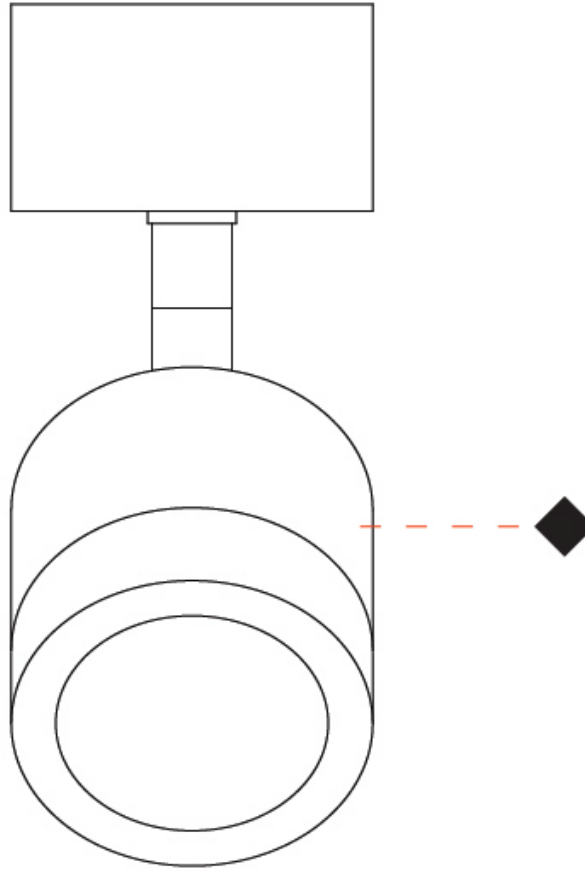

A7200019-

PROJECT

TYPE

SPECIFIER

QUANTITY

DATE

A