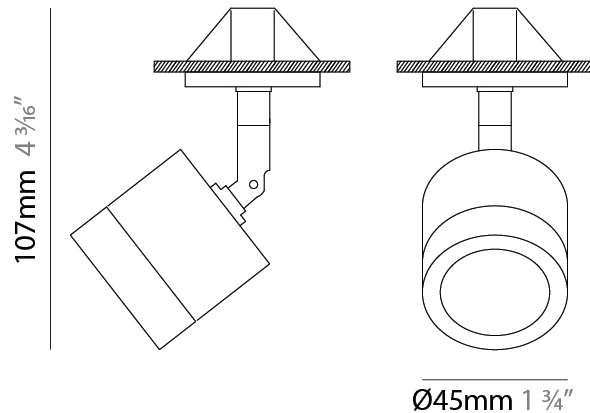

COMPACTO SURFACE

A7200017- -

base number   Color   Finish
Temperature   Options

1. To build a product code in our configurator select the specify button on the base model # product page
2. To build a manual product code on this datasheet choose from the options listed below in blue font and add the suffix to the base model #

GENERAL

Series: Compacto
Partner: Letroh
Division: Architectural
Installation: Surface
Product Type: Spots
Mounting Location: Ceiling
Light Distribution: Adjustable / Downlight

PHYSICAL

Aperture Sizes - Downlights: 1"
Shape: Cylinder
Diameter (mm): 45
Diameter (in): 1 3/4
Height (mm): 107
Height (in): 4 3/16
Weight (kg): 0.15
[Fixture Finish: WHI / BLK](#)
Fixture Material: Aluminum

ELECTRICAL

Lamp Type: LED (Zhaga Standard)
Input Wattage (W): 9
Dimming: Tri-Mode (Non-Dimming and Phase Dimming (120Vac only) and 0-10V Dimming)
Driver Included: No
Driver Location: Remote
Driver Type: Constant Current - Universal
Driver Class: Class 2
Input Voltage (V): 120 - 277
Constant Current (MA): 250

LED

[Color Temperature (°K): 2700 / 3000](#)
Max. Delivered Lumen (lm): 728 / 770
CRI: >97 CRI
Lamp Life (hrs): 50000

OPTICAL

Optic°: 20 / 40 / 60
Adjustability: Tilting and rotating

RATINGS AND CERTIFICATIONS

Certified By: Certified for North American Standards
IP rating: IP20

PROJECT
TYPE
SPECIFIER
QUANTITY
DATE